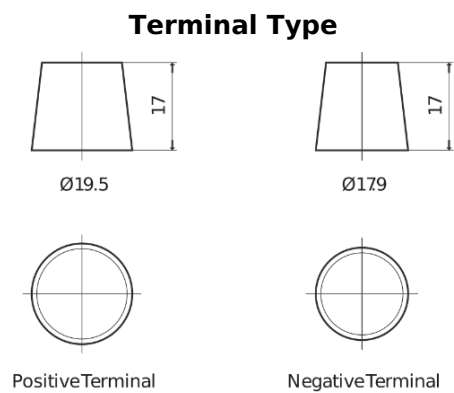

**Product overview**

Batteries for Marine and Leisure

**Dual TR450**

Part number	TR450
Technology	Flooded
EAN/GTIN	3661024055994
Voltage	12 V
Capacity	95.0 Ah
CCA	650 A
Watt hour	450 Wh
Length	306 mm
Width	173 mm
Height	222 mm
Box size	D31
Polarity	ETN 1
Terminal Type	EN taper post
Hold Down	Korean B1
Weights (subject of variation)	21.70 kg