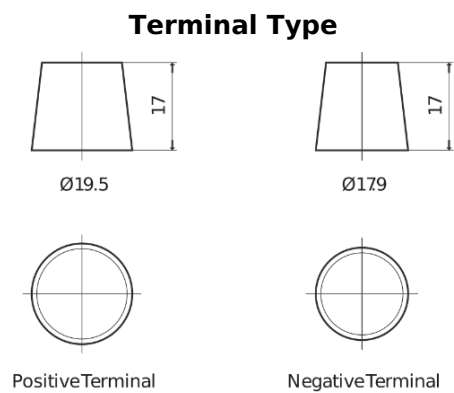

Product overview

Batteries for Marine and Leisure

Dual TR450

Part number	TR450
Technology	Flooded
EAN/GTIN	3661024055994
Voltage	12 V
Capacity	95.0 Ah
CCA	650 A
Watt hour	450 Wh
Length	306 mm
Width	173 mm
Height	222 mm
Box size	D31
Polarity	ETN 1
Terminal Type	EN taper post
Hold Down	Korean B1
Weights (subject of variation)	21.70 kg