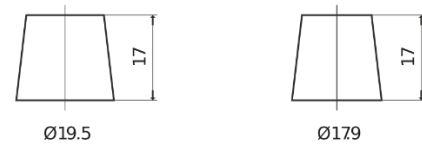

**Product overview**

Batteries for Marine and Leisure

**Dual TR350**

Part number	TR350
Technology	Flooded
EAN/GTIN	3661024056007
Voltage	12 V
Capacity	80.0 Ah
CCA	510 A
Watt hour	350 Wh
Length	270 mm
Width	173 mm
Height	222 mm
Box size	D26
Polarity	ETN 1
Terminal Type	EN taper post
Hold Down	Korean B1+B6
Weights (subject of variation)	17.40 kg

**Polarity**

**Terminal Type**

Positive Terminal

Negative Terminal

**Hold Down**

Design, features and specifications are subject to change without notice. We disclaim any representation or warranty, express or implied, concerning the data or recommendations, and in no event shall be liable for any loss or damage claimed to have arisen as a result. Some products may not be available in your local market.