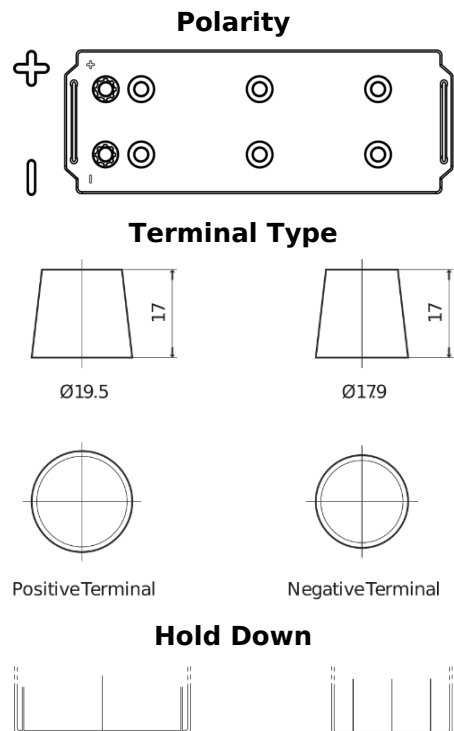

Product overview

Batteries for Marine and Leisure

Start TN900

| | |
|--------------------------------|---------------|
| Part number | TN900 |
| Technology | Flooded |
| EAN/GTIN | 3661024046060 |
| Voltage | 12 V |
| Capacity | 140.0 Ah |
| CCA | 800 A |
| MCA | 900 |
| Length | 513 mm |
| Width | 189 mm |
| Height | 223 mm |
| Box size | D04 |
| Polarity | ETN 3 |
| Terminal Type | EN taper post |
| Hold Down | B0 |
| Weights (subject of variation) | 34.10 kg |