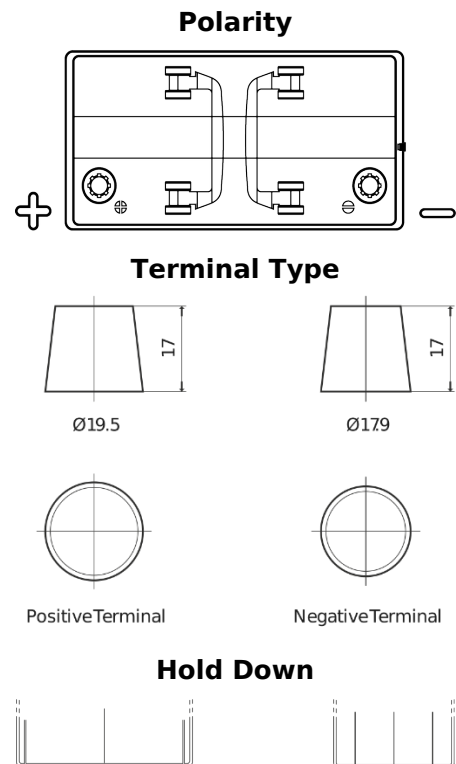

Product overview

Batteries for Marine and Leisure

Start TN850

Part number	TN850
Technology	Flooded
EAN/GTIN	3661024046077
Voltage	12 V
Capacity	110.0 Ah
CCA	750 A
MCA	850
Length	349 mm
Width	175 mm
Height	235 mm
Box size	D02
Polarity	ETN 1
Terminal Type	EN taper post
Hold Down	B0
Weights (subject of variation)	25.40 kg