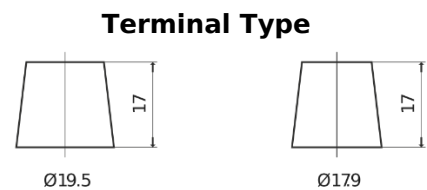

Product overview

Batteries for Marine and Leisure

Vintage EU260-6

Part number	EU260-6
Technology	Flooded
EAN/GTIN	3661024036115
Voltage	6 V
Capacity	260 Ah
CCA	1300 A
Length	345 mm
Width	172 mm
Height	286 mm
Box size	M08
Polarity	ETN 0
Terminal Type	EN taper post
Hold Down	B0
Weights (subject of variation)	39.10 kg