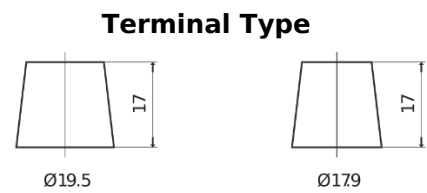

**Product overview**

Batteries for Marine and Leisure

**Vintage EU260-6**

Part number	EU260-6
Technology	Flooded
EAN/GTIN	3661024036115
Voltage	6 V
Capacity	260 Ah
CCA	1300 A
Length	345 mm
Width	172 mm
Height	286 mm
Box size	M08
Polarity	ETN 0
Terminal Type	EN taper post
Hold Down	B0
Weights (subject of variation)	39.10 kg