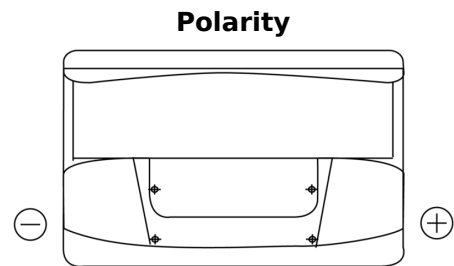

Product overview

Batteries for Marine and Leisure

Start TN750

Part number	TN750
Technology	Flooded
EAN/GTIN	3661024046084
Voltage	12 V
Capacity	74.0 Ah
CCA	680 A
MCA	750
Length	278 mm
Width	175 mm
Height	190 mm
Box size	L03
Polarity	ETN 0
Terminal Type	EN taper post
Hold Down	B13
Weights (subject of variation)	16.60 kg