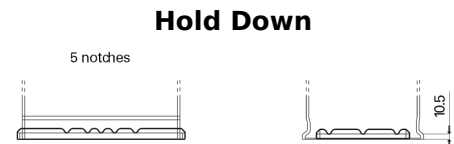

Product overview

Batteries for Marine and Leisure

Start TN750

Part number	TN750
Technology	Flooded
EAN/GTIN	3661024046084
Voltage	12 V
Capacity	74.0 Ah
CCA	680 A
MCA	750
Length	278 mm
Width	175 mm
Height	190 mm
Box size	L03
Polarity	ETN 0
Terminal Type	EN taper post
Hold Down	B13
Weights (subject of variation)	16.60 kg