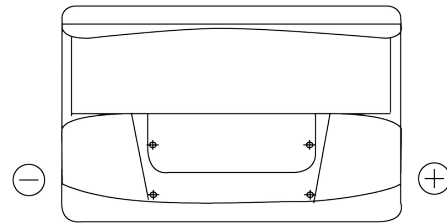

Product overview

Batteries for Marine and Leisure

Start TN750

Part number	TN750
Technology	Flooded
EAN/GTIN	3661024046084
Voltage	12 V
Capacity	74.0 Ah
CCA	680 A
MCA	750
Length	278 mm
Width	175 mm
Height	190 mm
Box size	L03
Polarity	ETN 0
Terminal Type	EN taper post
Hold Down	B13
Weights (subject of variation)	16.60 kg

Polarity

Terminal Type

Positive Terminal

Negative Terminal

Hold Down

Design, features and specifications are subject to change without notice. We disclaim any representation or warranty, express or implied, concerning the data or recommendations, and in no event shall be liable for any loss or damage claimed to have arisen as a result. Some products may not be available in your local market.