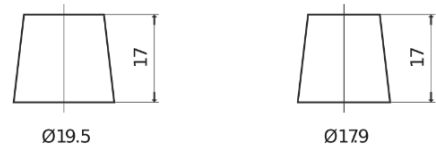

Product overview

Batteries for Marine and Leisure

Start TN750

Part number	TN750
Technology	Flooded
EAN/GTIN	3661024046084
Voltage	12 V
Capacity	74.0 Ah
CCA	680 A
MCA	750
Length	278 mm
Width	175 mm
Height	190 mm
Box size	L03
Polarity	ETN 0
Terminal Type	EN taper post
Hold Down	B13
Weights (subject of variation)	16.60 kg

Polarity

Terminal Type

Positive Terminal

Negative Terminal

Hold Down

Design, features and specifications are subject to change without notice. We disclaim any representation or warranty, express or implied, concerning the data or recommendations, and in no event shall be liable for any loss or damage claimed to have arisen as a result. Some products may not be available in your local market.