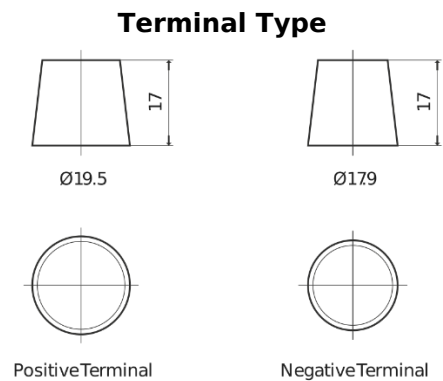

**Product overview**

Batteries for Marine and Leisure

**Vintage EU165-6**

Part number	EU165-6
Technology	Flooded
EAN/GTIN	3661024036146
Voltage	6 V
Capacity	165 Ah
CCA	900 A
Length	330 mm
Width	174 mm
Height	234 mm
Box size	M05
Polarity	ETN 0
Terminal Type	EN taper post
Hold Down	B0
Weights (subject of variation)	25.00 kg