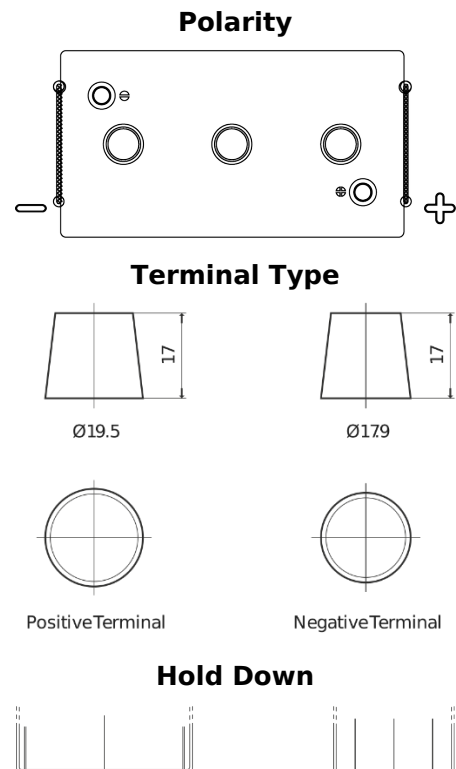

Product overview

Batteries for Marine and Leisure

Vintage EU165-6

Part number	EU165-6
Technology	Flooded
EAN/GTIN	3661024036146
Voltage	6 V
Capacity	165 Ah
CCA	900 A
Length	330 mm
Width	174 mm
Height	234 mm
Box size	M05
Polarity	ETN 0
Terminal Type	EN taper post
Hold Down	B0
Weights (subject of variation)	25.00 kg