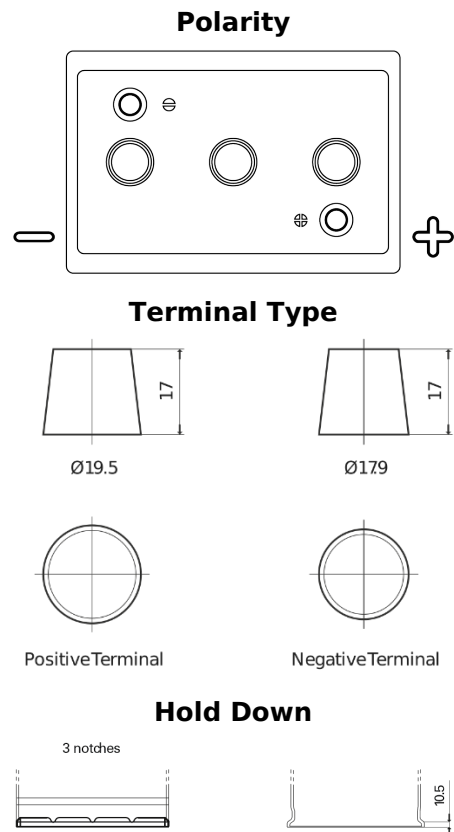

Product overview

Batteries for Marine and Leisure

Vintage EU140-6

Part number	EU140-6
Technology	Flooded
EAN/GTIN	3661024036153
Voltage	6 V
Capacity	140 Ah
CCA	900 A
Length	257 mm
Width	175 mm
Height	236 mm
Box size	M04
Polarity	ETN 0
Terminal Type	EN taper post
Hold Down	B1
Weights (subject of variation)	18.40 kg