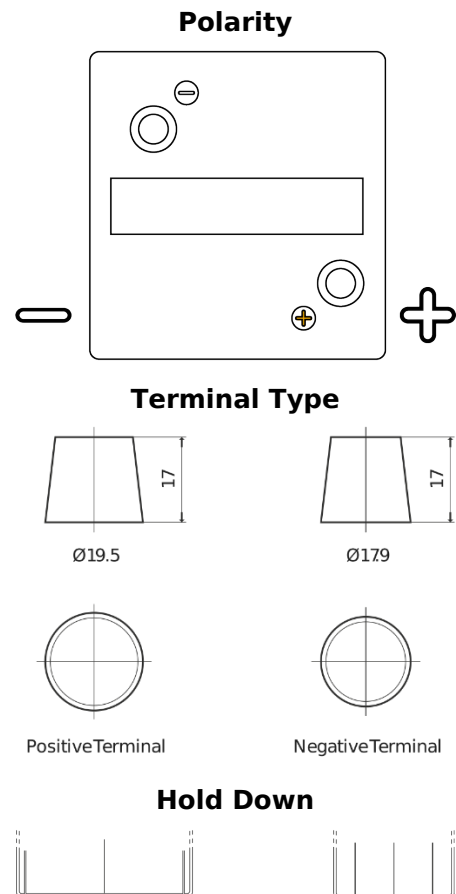

**Product overview**

Batteries for Marine and Leisure

**Vintage EU80-6**

Part number	EU80-6
Technology	Flooded
EAN/GTIN	3661024036160
Voltage	6 V
Capacity	80 Ah
CCA	600 A
Length	158 mm
Width	165 mm
Height	220 mm
Box size	M02
Polarity	ETN 0
Terminal Type	EN taper post
Hold Down	B0
Weights (subject of variation)	11.00 kg