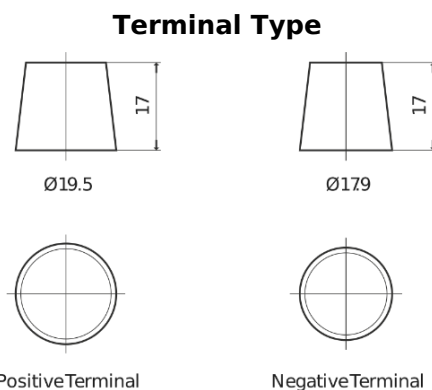

Product overview

Batteries for Marine and Leisure

Start TN1100

Part number	TN1100
Technology	Flooded
EAN/GTIN	3661024046053
Voltage	12 V
Capacity	180.0 Ah
CCA	1000 A
MCA	1100
Length	513 mm
Width	223 mm
Height	223 mm
Box size	D05
Polarity	ETN 3
Terminal Type	EN taper post
Hold Down	B0
Weights (subject of variation)	42.80 kg