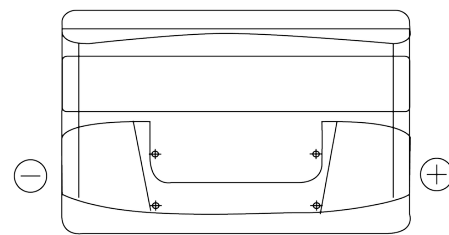

**Product overview**

Batteries for Cars

**Plus CB852**

Part number	CB852
Technology	Flooded
EAN/GTIN	3661024014663
Voltage	12 V
Capacity	85.0 Ah
CCA	760 A
Length	353 mm
Width	175 mm
Height	175 mm
Box size	LB5
Polarity	ETN 0
Terminal Type	EN taper post
Hold Down	B13
Weights (subject of variation)	19.40 kg

**Polarity**

**Terminal Type**

Positive Terminal

Negative Terminal

**Hold Down**

Design, features and specifications are subject to change without notice. We disclaim any representation or warranty, express or implied, concerning the data or recommendations, and in no event shall be liable for any loss or damage claimed to have arisen as a result. Some products may not be available in your local market.