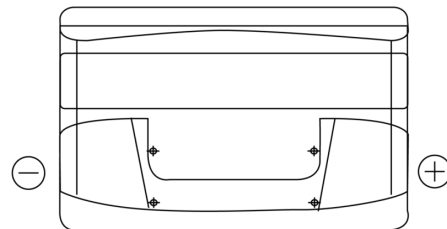

Product overview

Batteries for Cars

Plus CB852

Part number	CB852
Technology	Flooded
EAN/GTIN	3661024014663
Voltage	12 V
Capacity	85.0 Ah
CCA	760 A
Length	353 mm
Width	175 mm
Height	175 mm
Box size	LB5
Polarity	ETN 0
Terminal Type	EN taper post
Hold Down	B13
Weights (subject of variation)	19.40 kg

Polarity

Terminal Type

Ø19.5

Ø179

Positive Terminal

Negative Terminal

Hold Down

5 notches