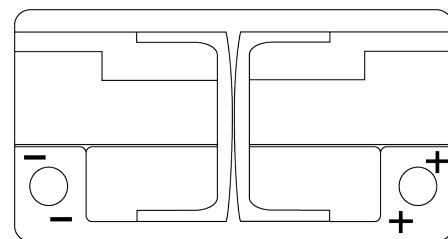

Product overview

Batteries for Cars

Premium EA1050

Part number	EA1050
Technology	Flooded
EAN/GTIN	3661024034302
Voltage	12 V
Capacity	105 Ah
CCA	850 A
Length	315 mm
Width	175 mm
Height	205 mm
Box size	LH4
Polarity	ETN 0
Terminal Type	EN taper post
Hold Down	B13
Weights (subject of variation)	23.10 kg

Polarity

Terminal Type

Positive Terminal

Negative Terminal

Hold Down

Design, features and specifications are subject to change without notice. We disclaim any representation or warranty, express or implied, concerning the data or recommendations, and in no event shall be liable for any loss or damage claimed to have arisen as a result. Some products may not be available in your local market.