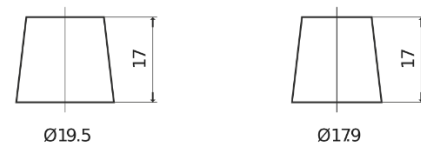

Product overview

Batteries for Cars

Premium EA1050

Part number	EA1050
Technology	Flooded
EAN/GTIN	3661024034302
Voltage	12 V
Capacity	105 Ah
CCA	850 A
Length	315 mm
Width	175 mm
Height	205 mm
Box size	LH4
Polarity	ETN 0
Terminal Type	EN taper post
Hold Down	B13
Weights (subject of variation)	23.10 kg

Polarity

Terminal Type

Positive Terminal

Negative Terminal

Hold Down

Design, features and specifications are subject to change without notice. We disclaim any representation or warranty, express or implied, concerning the data or recommendations, and in no event shall be liable for any loss or damage claimed to have arisen as a result. Some products may not be available in your local market.