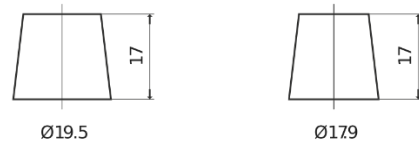

**Product overview**

Batteries for Cars

**Excell EB852**

Part number	EB852
Technology	Flooded
EAN/GTIN	3661024034661
Voltage	12 V
Capacity	85 Ah
CCA	760 A
Length	353 mm
Width	175 mm
Height	175 mm
Box size	LB5
Polarity	ETN 0
Terminal Type	EN taper post
Hold Down	B13
Weights (subject of variation)	19.40 kg

**Polarity**

**Terminal Type**

Positive Terminal

Negative Terminal

**Hold Down**

Design, features and specifications are subject to change without notice. We disclaim any representation or warranty, express or implied, concerning the data or recommendations, and in no event shall be liable for any loss or damage claimed to have arisen as a result. Some products may not be available in your local market.