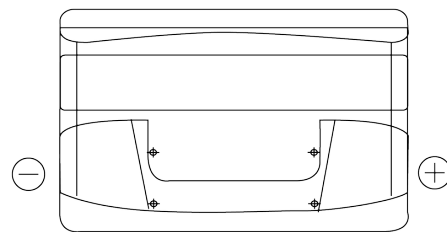

**Product overview**

Batteries for Cars

**Excell EB852**

Part number	EB852
Technology	Flooded
EAN/GTIN	3661024034661
Voltage	12 V
Capacity	85 Ah
CCA	760 A
Length	353 mm
Width	175 mm
Height	175 mm
Box size	LB5
Polarity	ETN 0
Terminal Type	EN taper post
Hold Down	B13
Weights (subject of variation)	19.40 kg

**Polarity**

**Terminal Type**

Positive Terminal

Negative Terminal

**Hold Down**

Design, features and specifications are subject to change without notice. We disclaim any representation or warranty, express or implied, concerning the data or recommendations, and in no event shall be liable for any loss or damage claimed to have arisen as a result. Some products may not be available in your local market.