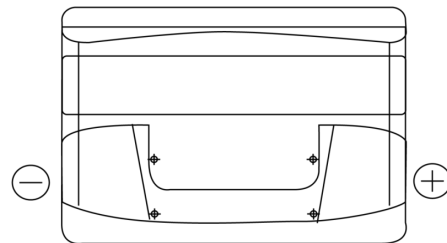

Product overview

Batteries for Cars

Plus CB802

| | |
|--------------------------------|---------------|
| Part number | CB802 |
| Technology | Flooded |
| EAN/GTIN | 3661024014656 |
| Voltage | 12 V |
| Capacity | 80.0 Ah |
| CCA | 700 A |
| Length | 315 mm |
| Width | 175 mm |
| Height | 175 mm |
| Box size | LB4 |
| Polarity | ETN 0 |
| Terminal Type | EN taper post |
| Hold Down | B13 |
| Weights (subject of variation) | 17.80 kg |

Polarity

Terminal Type

Positive Terminal

Negative Terminal

Hold Down

Design, features and specifications are subject to change without notice. We disclaim any representation or warranty, express or implied, concerning the data or recommendations, and in no event shall be liable for any loss or damage claimed to have arisen as a result. Some products may not be available in your local market.