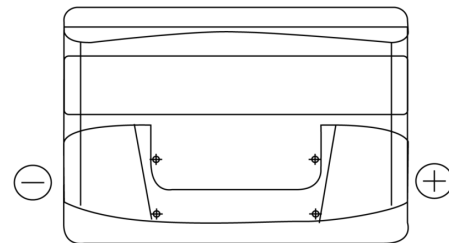

**Product overview**

Batteries for Cars

**Plus CB802**

Part number	CB802
Technology	Flooded
EAN/GTIN	3661024014656
Voltage	12 V
Capacity	80.0 Ah
CCA	700 A
Length	315 mm
Width	175 mm
Height	175 mm
Box size	LB4
Polarity	ETN 0
Terminal Type	EN taper post
Hold Down	B13
Weights (subject of variation)	17.80 kg

**Polarity**

**Terminal Type**

Positive Terminal

Negative Terminal

**Hold Down**

Design, features and specifications are subject to change without notice. We disclaim any representation or warranty, express or implied, concerning the data or recommendations, and in no event shall be liable for any loss or damage claimed to have arisen as a result. Some products may not be available in your local market.