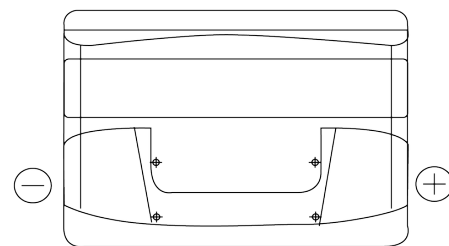

Product overview

Batteries for Cars

Plus CB802

Part number	CB802
Technology	Flooded
EAN/GTIN	3661024014656
Voltage	12 V
Capacity	80.0 Ah
CCA	700 A
Length	315 mm
Width	175 mm
Height	175 mm
Box size	LB4
Polarity	ETN 0
Terminal Type	EN taper post
Hold Down	B13
Weights (subject of variation)	17.80 kg

Polarity

Terminal Type

Positive Terminal

Negative Terminal

Hold Down

Design, features and specifications are subject to change without notice. We disclaim any representation or warranty, express or implied, concerning the data or recommendations, and in no event shall be liable for any loss or damage claimed to have arisen as a result. Some products may not be available in your local market.