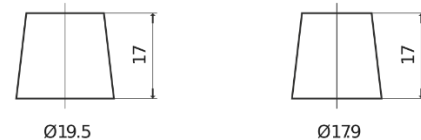

**Product overview**

Batteries for Cars

**Premium EA852**

Part number	EA852
Technology	Flooded
EAN/GTIN	3661024034296
Voltage	12 V
Capacity	85 Ah
CCA	800 A
Length	315 mm
Width	175 mm
Height	175 mm
Box size	LB4
Polarity	ETN 0
Terminal Type	EN taper post
Hold Down	B13
Weights (subject of variation)	18.60 kg

**Polarity**

**Terminal Type**

Positive Terminal

Negative Terminal

**Hold Down**

Design, features and specifications are subject to change without notice. We disclaim any representation or warranty, express or implied, concerning the data or recommendations, and in no event shall be liable for any loss or damage claimed to have arisen as a result. Some products may not be available in your local market.