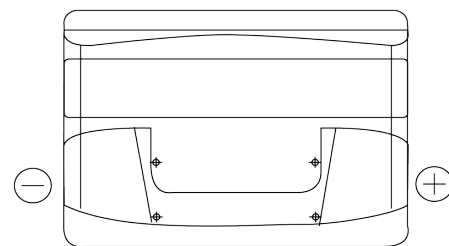

Product overview

Batteries for Cars

Excell EB802

Part number	EB802
Technology	Flooded
EAN/GTIN	3661024034654
Voltage	12 V
Capacity	80 Ah
CCA	700 A
Length	315 mm
Width	175 mm
Height	175 mm
Box size	LB4
Polarity	ETN 0
Terminal Type	EN taper post
Hold Down	B13
Weights (subject of variation)	17.80 kg

Polarity

Terminal Type

Positive Terminal

Negative Terminal

Hold Down

Design, features and specifications are subject to change without notice. We disclaim any representation or warranty, express or implied, concerning the data or recommendations, and in no event shall be liable for any loss or damage claimed to have arisen as a result. Some products may not be available in your local market.