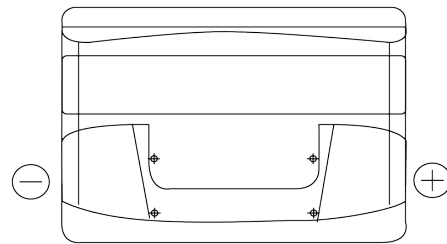

Product overview

Batteries for Cars

Excell EB802

Part number	EB802
Technology	Flooded
EAN/GTIN	3661024034654
Voltage	12 V
Capacity	80 Ah
CCA	700 A
Length	315 mm
Width	175 mm
Height	175 mm
Box size	LB4
Polarity	ETN 0
Terminal Type	EN taper post
Hold Down	B13
Weights (subject of variation)	17.80 kg

Polarity

Terminal Type

Hold Down

Design, features and specifications are subject to change without notice. We disclaim any representation or warranty, express or implied, concerning the data or recommendations, and in no event shall be liable for any loss or damage claimed to have arisen as a result. Some products may not be available in your local market.