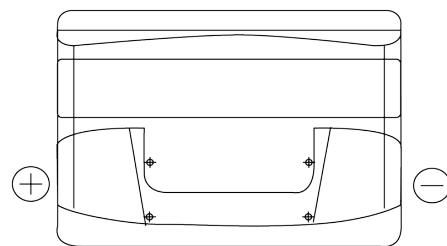

Product overview

Batteries for Cars

Plus CB741

Part number	CB741
Technology	Flooded
EAN/GTIN	3661024014564
Voltage	12 V
Capacity	74.0 Ah
CCA	680 A
Length	278 mm
Width	175 mm
Height	190 mm
Box size	L03
Polarity	ETN 1
Terminal Type	EN taper post
Hold Down	B13
Weights (subject of variation)	16.60 kg

Polarity

Terminal Type

Positive Terminal

Negative Terminal

Hold Down

Design, features and specifications are subject to change without notice. We disclaim any representation or warranty, express or implied, concerning the data or recommendations, and in no event shall be liable for any loss or damage claimed to have arisen as a result. Some products may not be available in your local market.