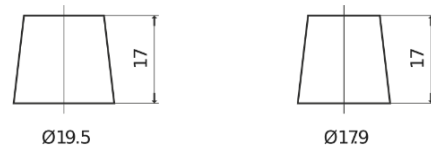

Product overview

Batteries for Cars

Plus CB741

Part number	CB741
Technology	Flooded
EAN/GTIN	3661024014564
Voltage	12 V
Capacity	74.0 Ah
CCA	680 A
Length	278 mm
Width	175 mm
Height	190 mm
Box size	L03
Polarity	ETN 1
Terminal Type	EN taper post
Hold Down	B13
Weights (subject of variation)	16.60 kg

Polarity

Terminal Type

Positive Terminal

Negative Terminal

Hold Down

Design, features and specifications are subject to change without notice. We disclaim any representation or warranty, express or implied, concerning the data or recommendations, and in no event shall be liable for any loss or damage claimed to have arisen as a result. Some products may not be available in your local market.