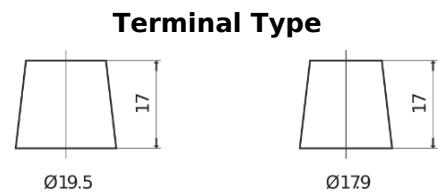

**Product overview**

Batteries for Trucks, Buses, Construction, Agriculture

**PowerPRO Agri&Construction TJ2353**

Part number	TJ2353
Technology	Flooded
EAN/GTIN	3661024056748
Voltage	12 V
Capacity	235.0 Ah
CCA	1450 A
Length	518 mm
Width	274 mm
Height	240 mm
Box size	D06
Polarity	ETN 3
Terminal Type	EN taper post
Hold Down	B0
Weights (subject of variation)	59.70 kg