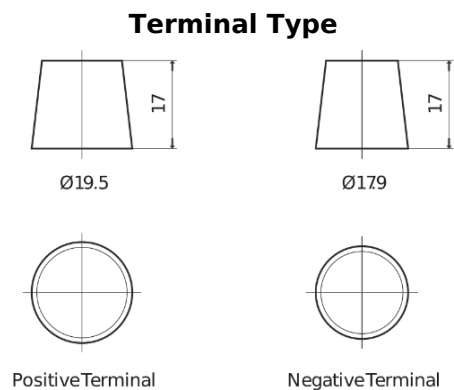

**Product overview**

Batteries for Trucks, Buses, Construction, Agriculture

**PowerPRO Agri&Construction TJ1723**

Part number	TJ1723
Technology	Flooded
EAN/GTIN	3661024056731
Voltage	12 V
Capacity	172.0 Ah
CCA	1390 A
Length	513 mm
Width	223 mm
Height	223 mm
Box size	D05
Polarity	ETN 3
Terminal Type	EN taper post
Hold Down	B0
Weights (subject of variation)	48.80 kg