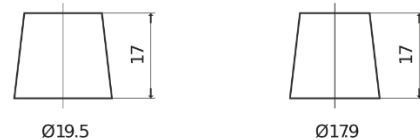

Product overview

Batteries for Cars

Premium EA722

Part number	EA722
Technology	Flooded
EAN/GTIN	3661024034289
Voltage	12 V
Capacity	72 Ah
CCA	720 A
Length	278 mm
Width	175 mm
Height	175 mm
Box size	LB3
Polarity	ETN 0
Terminal Type	EN taper post
Hold Down	B13
Weights (subject of variation)	15.90 kg

Polarity

Terminal Type

Positive Terminal

Negative Terminal

Hold Down

Design, features and specifications are subject to change without notice. We disclaim any representation or warranty, express or implied, concerning the data or recommendations, and in no event shall be liable for any loss or damage claimed to have arisen as a result. Some products may not be available in your local market.