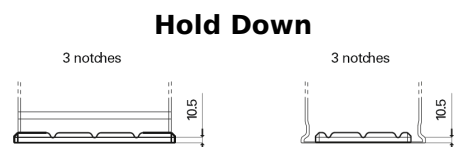

Product overview

Batteries for Trucks, Buses, Construction, Agriculture

PowerPRO Agri&Construction TJ1355

Part number	TJ1355
Technology	Flooded
EAN/GTIN	3661024056779
Voltage	12 V
Capacity	135.0 Ah
CCA	1000 A
Length	514 mm
Width	175 mm
Height	210 mm
Box size	DB8
Polarity	ETN 3
Terminal Type	EN taper post
Hold Down	B3
Weights (subject of variation)	36.00 kg