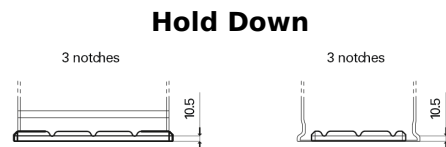

Product overview

Batteries for Trucks, Buses, Construction, Agriculture

PowerPRO Agri&Construction TJ1355

Part number	TJ1355
Technology	Flooded
EAN/GTIN	3661024056779
Voltage	12 V
Capacity	135.0 Ah
CCA	1000 A
Length	514 mm
Width	175 mm
Height	210 mm
Box size	DB8
Polarity	ETN 3
Terminal Type	EN taper post
Hold Down	B3
Weights (subject of variation)	36.00 kg