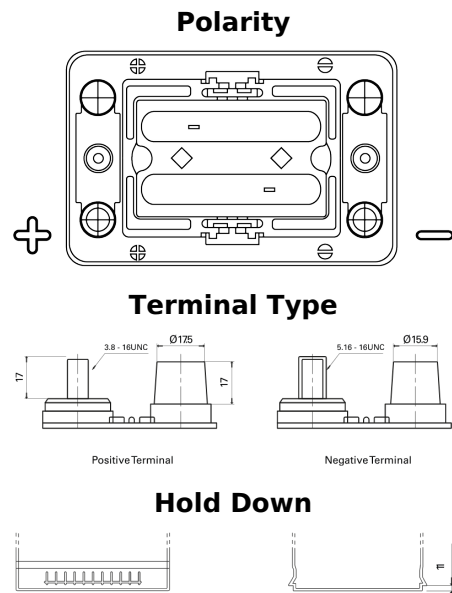

Product overview

Batteries for Trucks, Buses, Construction, Agriculture

PowerPRO Agri&Construction TJ050C

Part number	TJ050C
Technology	AGM
EAN/GTIN	3661024056793
Voltage	12 V
Capacity	50.0 Ah
CCA	800 A
Length	260 mm
Width	173 mm
Height	206 mm
Box size	G34
Polarity	ETN 1
Terminal Type	SAE M 3/8" - 5/16" taper&stud
Hold Down	B7
Weights (subject of variation)	17.90 kg