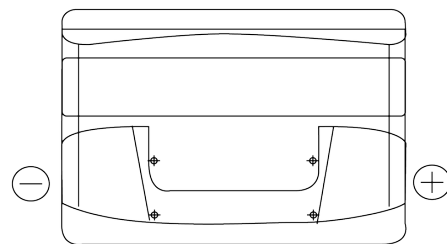

Product overview

Batteries for Cars

Excell EB712

Part number	EB712
Technology	Flooded
EAN/GTIN	3661024034647
Voltage	12 V
Capacity	71 Ah
CCA	670 A
Length	278 mm
Width	175 mm
Height	175 mm
Box size	LB3
Polarity	ETN 0
Terminal Type	EN taper post
Hold Down	B13
Weights (subject of variation)	15.30 kg

Polarity

Terminal Type

Positive Terminal

Negative Terminal

Hold Down

Design, features and specifications are subject to change without notice. We disclaim any representation or warranty, express or implied, concerning the data or recommendations, and in no event shall be liable for any loss or damage claimed to have arisen as a result. Some products may not be available in your local market.