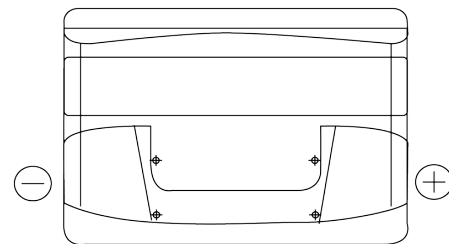

Product overview

Batteries for Cars

Excell EB712

Part number	EB712
Technology	Flooded
EAN/GTIN	3661024034647
Voltage	12 V
Capacity	71 Ah
CCA	670 A
Length	278 mm
Width	175 mm
Height	175 mm
Box size	LB3
Polarity	ETN 0
Terminal Type	EN taper post
Hold Down	B13
Weights (subject of variation)	15.30 kg

Polarity

Terminal Type

Positive Terminal

Negative Terminal

Hold Down

Design, features and specifications are subject to change without notice. We disclaim any representation or warranty, express or implied, concerning the data or recommendations, and in no event shall be liable for any loss or damage claimed to have arisen as a result. Some products may not be available in your local market.