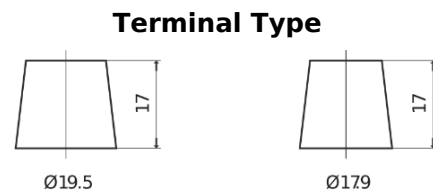

**Product overview**

Batteries for Trucks, Buses, Construction, Agriculture

**StartPRO TG2253**

Part number	TG2253
Technology	Flooded
EAN/GTIN	3661024057431
Voltage	12 V
Capacity	225.0 Ah
CCA	1200 A
Length	518 mm
Width	274 mm
Height	240 mm
Box size	D06
Polarity	ETN 3
Terminal Type	EN taper post
Hold Down	B0
Weights (subject of variation)	54.90 kg