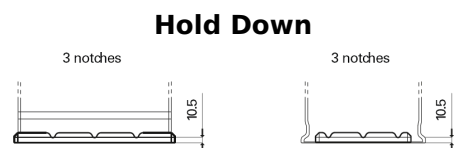

Product overview

Batteries for Trucks, Buses, Construction, Agriculture

StartPRO TG1806

Part number	TG1806
Technology	Flooded
EAN/GTIN	3661024055505
Voltage	12 V
Capacity	180.0 Ah
CCA	1000 A
Length	510 mm
Width	218 mm
Height	225 mm
Box size	D09
Polarity	ETN 4
Terminal Type	EN taper post
Hold Down	B3
Weights (subject of variation)	43.00 kg