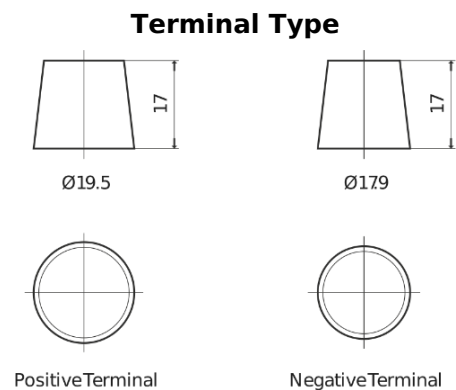

Product overview

Batteries for Trucks, Buses, Construction, Agriculture

StartPRO TG1806

Part number	TG1806
Technology	Flooded
EAN/GTIN	3661024055505
Voltage	12 V
Capacity	180.0 Ah
CCA	1000 A
Length	510 mm
Width	218 mm
Height	225 mm
Box size	D09
Polarity	ETN 4
Terminal Type	EN taper post
Hold Down	B3
Weights (subject of variation)	43.00 kg