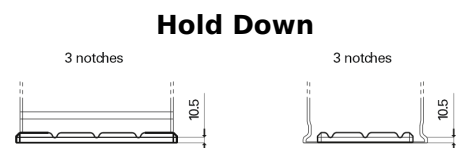

Product overview

Batteries for Trucks, Buses, Construction, Agriculture

StartPRO TG1806

Part number	TG1806
Technology	Flooded
EAN/GTIN	3661024055505
Voltage	12 V
Capacity	180.0 Ah
CCA	1000 A
Length	510 mm
Width	218 mm
Height	225 mm
Box size	D09
Polarity	ETN 4
Terminal Type	EN taper post
Hold Down	B3
Weights (subject of variation)	43.00 kg