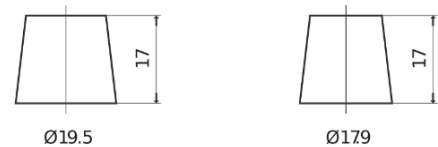

**Product overview**

Batteries for Cars

**Plus CB740**

Part number	CB740
Technology	Flooded
EAN/GTIN	3661024014557
Voltage	12 V
Capacity	74.0 Ah
CCA	680 A
Length	278 mm
Width	175 mm
Height	190 mm
Box size	L03
Polarity	ETN 0
Terminal Type	EN taper post
Hold Down	B13
Weights (subject of variation)	16.60 kg

**Polarity**

**Terminal Type**

Positive Terminal

Negative Terminal

**Hold Down**

Design, features and specifications are subject to change without notice. We disclaim any representation or warranty, express or implied, concerning the data or recommendations, and in no event shall be liable for any loss or damage claimed to have arisen as a result. Some products may not be available in your local market.