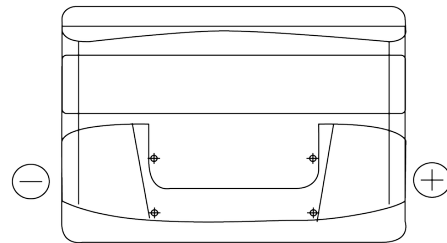

Product overview

Batteries for Cars

Plus CB740

Part number	CB740
Technology	Flooded
EAN/GTIN	3661024014557
Voltage	12 V
Capacity	74.0 Ah
CCA	680 A
Length	278 mm
Width	175 mm
Height	190 mm
Box size	L03
Polarity	ETN 0
Terminal Type	EN taper post
Hold Down	B13
Weights (subject of variation)	16.60 kg

Polarity

Terminal Type

Positive Terminal

Negative Terminal

Hold Down

Design, features and specifications are subject to change without notice. We disclaim any representation or warranty, express or implied, concerning the data or recommendations, and in no event shall be liable for any loss or damage claimed to have arisen as a result. Some products may not be available in your local market.