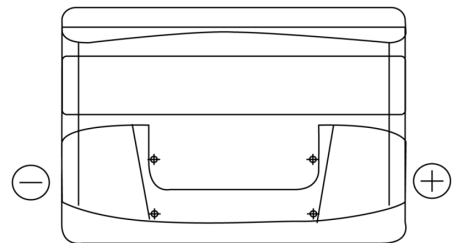

**Product overview**

Batteries for Cars

**Plus CB740**

Part number	CB740
Technology	Flooded
EAN/GTIN	3661024014557
Voltage	12 V
Capacity	74.0 Ah
CCA	680 A
Length	278 mm
Width	175 mm
Height	190 mm
Box size	L03
Polarity	ETN 0
Terminal Type	EN taper post
Hold Down	B13
Weights (subject of variation)	16.60 kg

**Polarity**

**Terminal Type**

Positive Terminal

Negative Terminal

**Hold Down**

Design, features and specifications are subject to change without notice. We disclaim any representation or warranty, express or implied, concerning the data or recommendations, and in no event shall be liable for any loss or damage claimed to have arisen as a result. Some products may not be available in your local market.