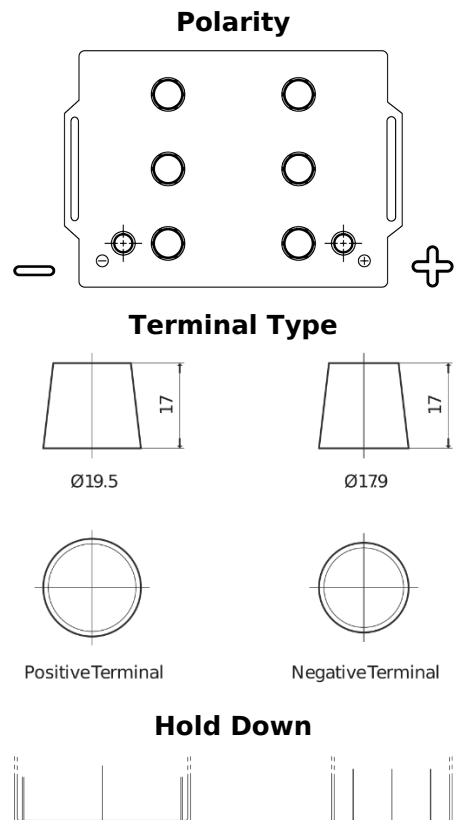

**Product overview**

Batteries for Trucks, Buses, Construction, Agriculture

**StartPRO TG145A**

Part number	TG145A
Technology	Flooded
EAN/GTIN	3661024055550
Voltage	12 V
Capacity	145.0 Ah
CCA	1000 A
Length	360 mm
Width	253 mm
Height	240 mm
Box size	F21
Polarity	ETN 6
Terminal Type	EN taper post
Hold Down	B0
Weights (subject of variation)	38.10 kg