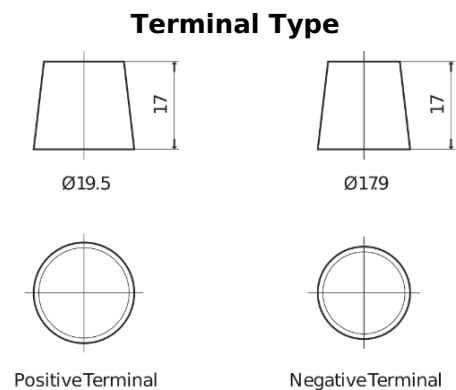

Product overview

Batteries for Trucks, Buses, Construction, Agriculture

StartPRO TG1402

Part number	TG1402
Technology	Flooded
EAN/GTIN	3661024055345
Voltage	12 V
Capacity	140.0 Ah
CCA	900 A
Length	508 mm
Width	175 mm
Height	205 mm
Box size	ATM
Polarity	ETN 0
Terminal Type	EN taper post
Hold Down	B1
Weights (subject of variation)	33.80 kg