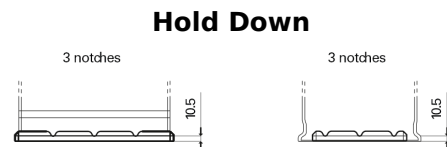

**Product overview**

Batteries for Trucks, Buses, Construction, Agriculture

**StartPRO TG1355**

Part number	TG1355
Technology	Flooded
EAN/GTIN	3661024055529
Voltage	12 V
Capacity	135.0 Ah
CCA	1000 A
Length	514 mm
Width	175 mm
Height	210 mm
Box size	DB8
Polarity	ETN 3
Terminal Type	EN taper post
Hold Down	B3
Weights (subject of variation)	36.00 kg