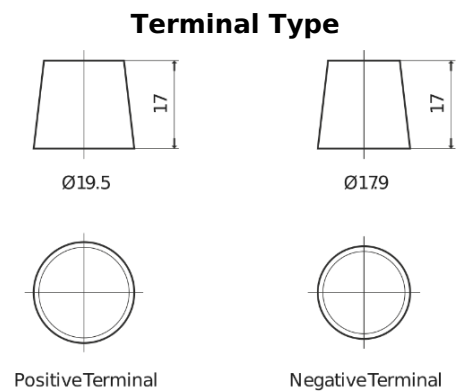

**Product overview**

Batteries for Trucks, Buses, Construction, Agriculture

**StartPRO TG1353**

Part number	TG1353
Technology	Flooded
EAN/GTIN	3661024055543
Voltage	12 V
Capacity	135.0 Ah
CCA	1000 A
Length	514 mm
Width	218 mm
Height	210 mm
Box size	DB9
Polarity	ETN 3
Terminal Type	EN taper post
Hold Down	B0
Weights (subject of variation)	39.80 kg