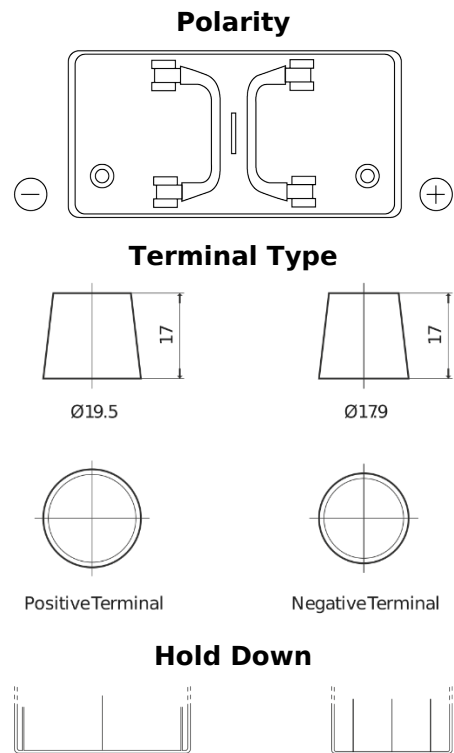

Product overview

Batteries for Trucks, Buses, Construction, Agriculture

StartPRO TG1250

Part number	TG1250
Technology	Flooded
EAN/GTIN	3661024055406
Voltage	12 V
Capacity	125.0 Ah
CCA	760 A
Length	349 mm
Width	175 mm
Height	285 mm
Box size	D03
Polarity	ETN 0
Terminal Type	EN taper post
Hold Down	B0
Weights (subject of variation)	29.50 kg