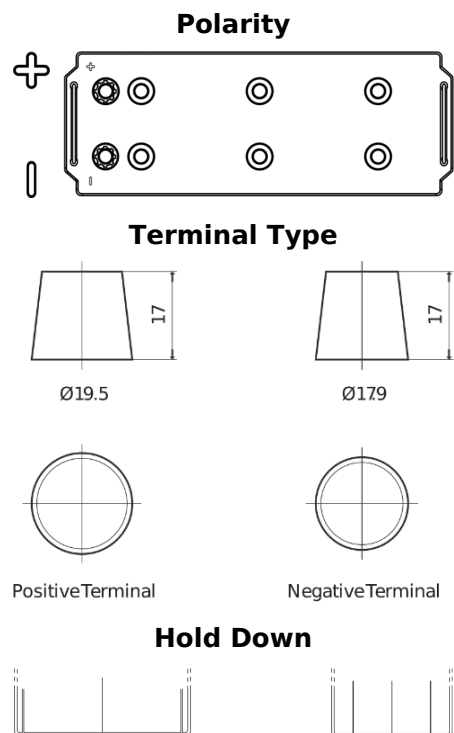

Product overview

Batteries for Trucks, Buses, Construction, Agriculture

StartPRO TG1203

Part number	TG1203
Technology	Flooded
EAN/GTIN	3661024056816
Voltage	12 V
Capacity	120.0 Ah
CCA	680 A
Length	513 mm
Width	189 mm
Height	223 mm
Box size	D04
Polarity	ETN 3
Terminal Type	EN taper post
Hold Down	B0
Weights (subject of variation)	32.50 kg