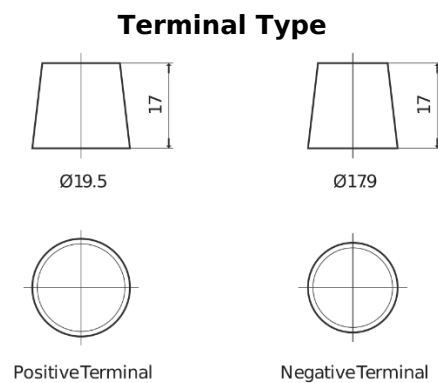

Product overview

Batteries for Trucks, Buses, Construction, Agriculture

StartPRO TG1203

Part number	TG1203
Technology	Flooded
EAN/GTIN	3661024056816
Voltage	12 V
Capacity	120.0 Ah
CCA	680 A
Length	513 mm
Width	189 mm
Height	223 mm
Box size	D04
Polarity	ETN 3
Terminal Type	EN taper post
Hold Down	B0
Weights (subject of variation)	32.50 kg