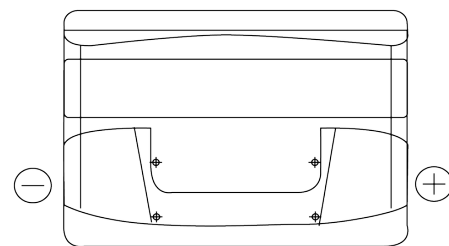

**Product overview**

Batteries for Cars

**Plus CB712**

Part number	CB712
Technology	Flooded
EAN/GTIN	3661024014649
Voltage	12 V
Capacity	71.0 Ah
CCA	670 A
Length	278 mm
Width	175 mm
Height	175 mm
Box size	LB3
Polarity	ETN 0
Terminal Type	EN taper post
Hold Down	B13
Weights (subject of variation)	15.30 kg

**Polarity**

**Terminal Type**

Positive Terminal

Negative Terminal

**Hold Down**

Design, features and specifications are subject to change without notice. We disclaim any representation or warranty, express or implied, concerning the data or recommendations, and in no event shall be liable for any loss or damage claimed to have arisen as a result. Some products may not be available in your local market.