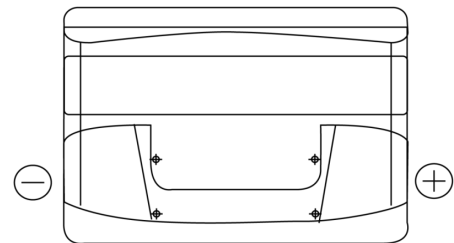

Product overview

Batteries for Cars

Plus CB712

Part number	CB712
Technology	Flooded
EAN/GTIN	3661024014649
Voltage	12 V
Capacity	71.0 Ah
CCA	670 A
Length	278 mm
Width	175 mm
Height	175 mm
Box size	LB3
Polarity	ETN 0
Terminal Type	EN taper post
Hold Down	B13
Weights (subject of variation)	15.30 kg

Polarity

Terminal Type

Positive Terminal

Negative Terminal

Hold Down

Design, features and specifications are subject to change without notice. We disclaim any representation or warranty, express or implied, concerning the data or recommendations, and in no event shall be liable for any loss or damage claimed to have arisen as a result. Some products may not be available in your local market.