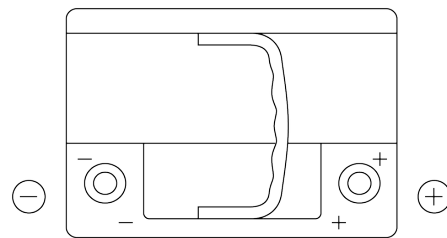

**Product overview**

Batteries for Cars

**Premium EA612**

Part number	EA612
Technology	Flooded
EAN/GTIN	3661024034272
Voltage	12 V
Capacity	61 Ah
CCA	600 A
Length	242 mm
Width	175 mm
Height	175 mm
Box size	LB2
Polarity	ETN 0
Terminal Type	EN taper post
Hold Down	B13
Weights (subject of variation)	14.00 kg

**Polarity**

**Terminal Type**

Positive Terminal

Negative Terminal

**Hold Down**

Design, features and specifications are subject to change without notice. We disclaim any representation or warranty, express or implied, concerning the data or recommendations, and in no event shall be liable for any loss or damage claimed to have arisen as a result. Some products may not be available in your local market.