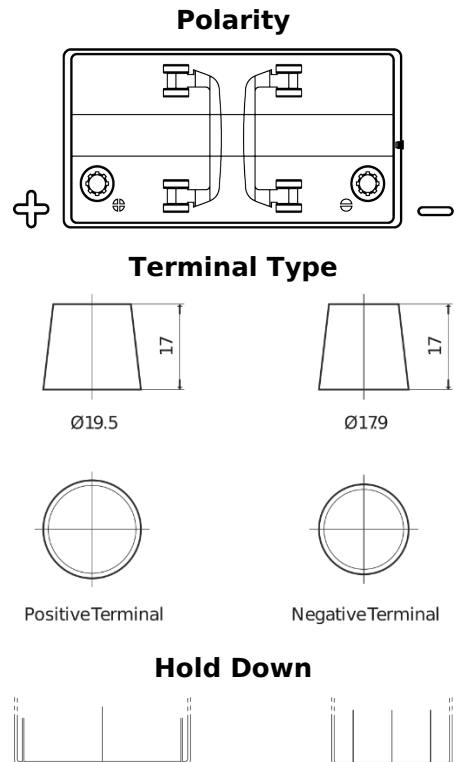

**Product overview**

Batteries for Trucks, Buses, Construction, Agriculture

**StartPRO TG1101**

Part number	TG1101
Technology	Flooded
EAN/GTIN	3661024055383
Voltage	12 V
Capacity	110.0 Ah
CCA	750 A
Length	349 mm
Width	175 mm
Height	235 mm
Box size	D02
Polarity	ETN 1
Terminal Type	EN taper post
Hold Down	B0
Weights (subject of variation)	25.40 kg