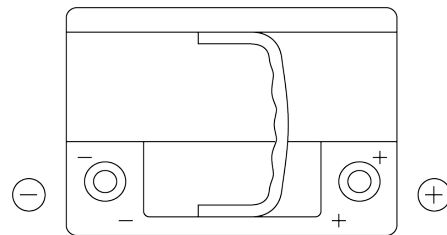

**Product overview**

Batteries for Cars

**Premium EA612**

Part number	EA612
Technology	Flooded
EAN/GTIN	3661024034272
Voltage	12 V
Capacity	61 Ah
CCA	600 A
Length	242 mm
Width	175 mm
Height	175 mm
Box size	LB2
Polarity	ETN 0
Terminal Type	EN taper post
Hold Down	B13
Weights (subject of variation)	14.00 kg

**Polarity**

**Terminal Type**

Positive Terminal

Negative Terminal

**Hold Down**

Design, features and specifications are subject to change without notice. We disclaim any representation or warranty, express or implied, concerning the data or recommendations, and in no event shall be liable for any loss or damage claimed to have arisen as a result. Some products may not be available in your local market.