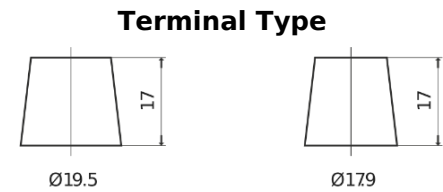

Product overview

Batteries for Trucks, Buses, Construction, Agriculture

StartPRO TG1101

Part number	TG1101
Technology	Flooded
EAN/GTIN	3661024055383
Voltage	12 V
Capacity	110.0 Ah
CCA	750 A
Length	349 mm
Width	175 mm
Height	235 mm
Box size	D02
Polarity	ETN 1
Terminal Type	EN taper post
Hold Down	B0
Weights (subject of variation)	25.40 kg