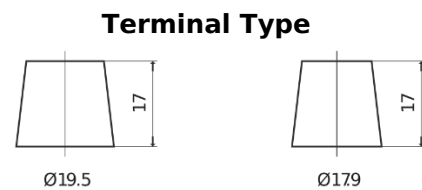

**Product overview**

Batteries for Trucks, Buses, Construction, Agriculture

**PowerPRO TF1853**

Part number	TF1853
Technology	Flooded
EAN/GTIN	3661024055314
Voltage	12 V
Capacity	185.0 Ah
CCA	1150 A
Length	513 mm
Width	223 mm
Height	223 mm
Box size	D05
Polarity	ETN 3
Terminal Type	EN taper post
Hold Down	B0
Weights (subject of variation)	43.90 kg