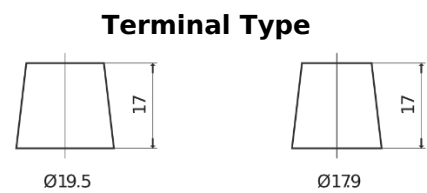

**Product overview**

Batteries for Trucks, Buses, Construction, Agriculture

**PowerPRO TF1453**

Part number	TF1453
Technology	Flooded
EAN/GTIN	3661024055307
Voltage	12 V
Capacity	145.0 Ah
CCA	900 A
Length	513 mm
Width	189 mm
Height	223 mm
Box size	D04
Polarity	ETN 3
Terminal Type	EN taper post
Hold Down	B0
Weights (subject of variation)	35.90 kg