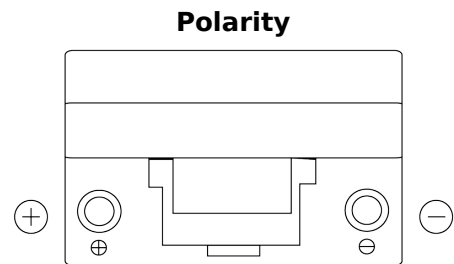

Product overview

Batteries for Cars

Plus CB705

Part number	CB705
Technology	Flooded
EAN/GTIN	3661024014441
Voltage	12 V
Capacity	70.0 Ah
CCA	540 A
Length	270 mm
Width	173 mm
Height	222 mm
Box size	D26
Polarity	ETN 1
Terminal Type	EN taper post
Hold Down	Korean B1+B6
Weights (subject of variation)	16.10 kg