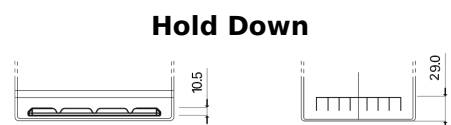

Product overview

Batteries for Cars

Plus CB705

Part number	CB705
Technology	Flooded
EAN/GTIN	3661024014441
Voltage	12 V
Capacity	70.0 Ah
CCA	540 A
Length	270 mm
Width	173 mm
Height	222 mm
Box size	D26
Polarity	ETN 1
Terminal Type	EN taper post
Hold Down	Korean B1+B6
Weights (subject of variation)	16.10 kg