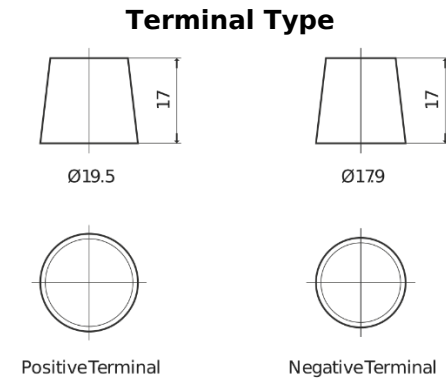

**Product overview**

Batteries for Trucks, Buses, Construction, Agriculture

**Endurance+PRO Gel TD851T**

Part number	TD851T
Technology	GEL
EAN/GTIN	3661024057615
Voltage	12 V
Capacity	85.0 Ah
CCA	350 A
Length	349 mm
Width	175 mm
Height	235 mm
Box size	D02
Polarity	ETN 1
Terminal Type	EN taper post
Hold Down	B0
Weights (subject of variation)	29.50 kg