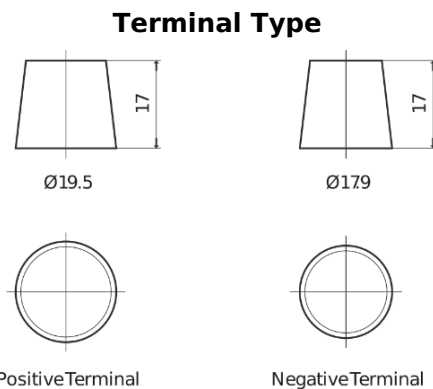

**Product overview**

Batteries for Trucks, Buses, Construction, Agriculture

**Endurance+PRO Gel TD2103T**

Part number	TD2103T
Technology	GEL
EAN/GTIN	3661024057462
Voltage	12 V
Capacity	210.0 Ah
CCA	800 A
Length	518 mm
Width	274 mm
Height	240 mm
Box size	D06
Polarity	ETN 3
Terminal Type	EN taper post
Hold Down	B0
Weights (subject of variation)	66.00 kg