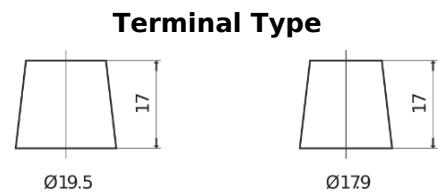

**Product overview**

Batteries for Trucks, Buses, Construction, Agriculture

**Endurance+PRO Gel TD2103**

Part number	TD2103
Technology	GEL
EAN/GTIN	3661024057103
Voltage	12 V
Capacity	210.0 Ah
CCA	1030 A
Length	518 mm
Width	274 mm
Height	240 mm
Box size	D06
Polarity	ETN 3
Terminal Type	EN taper post
Hold Down	B0
Weights (subject of variation)	63.50 kg