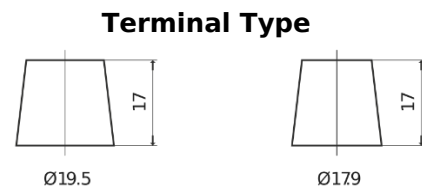

**Product overview**

Batteries for Trucks, Buses, Construction, Agriculture

**Endurance+PRO Gel TD2103**

Part number	TD2103
Technology	GEL
EAN/GTIN	3661024057103
Voltage	12 V
Capacity	210.0 Ah
CCA	1030 A
Length	518 mm
Width	274 mm
Height	240 mm
Box size	D06
Polarity	ETN 3
Terminal Type	EN taper post
Hold Down	B0
Weights (subject of variation)	63.50 kg