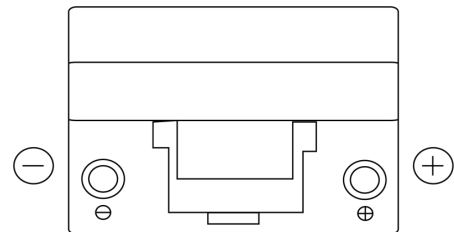

Product overview

Batteries for Cars

Standard TC904

Part number	TC904
Technology	Flooded
EAN/GTIN	3661024054751
Voltage	12 V
Capacity	90.0 Ah
CCA	680 A
Length	306 mm
Width	173 mm
Height	222 mm
Box size	D31
Polarity	ETN 0
Terminal Type	EN taper post
Hold Down	Korean B1
Weights (subject of variation)	19.90 kg

Polarity

Terminal Type

Positive Terminal

Negative Terminal

Hold Down

Design, features and specifications are subject to change without notice. We disclaim any representation or warranty, express or implied, concerning the data or recommendations, and in no event shall be liable for any loss or damage claimed to have arisen as a result. Some products may not be available in your local market.