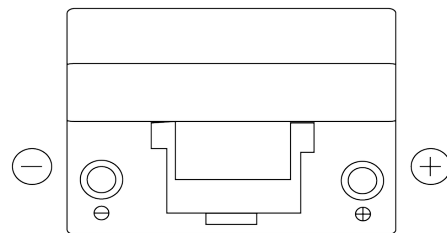

Product overview

Batteries for Cars

Standard TC904

Part number	TC904
Technology	Flooded
EAN/GTIN	3661024054751
Voltage	12 V
Capacity	90.0 Ah
CCA	680 A
Length	306 mm
Width	173 mm
Height	222 mm
Box size	D31
Polarity	ETN 0
Terminal Type	EN taper post
Hold Down	Korean B1
Weights (subject of variation)	19.90 kg

Polarity

Terminal Type

Positive Terminal

Negative Terminal

Hold Down

Design, features and specifications are subject to change without notice. We disclaim any representation or warranty, express or implied, concerning the data or recommendations, and in no event shall be liable for any loss or damage claimed to have arisen as a result. Some products may not be available in your local market.