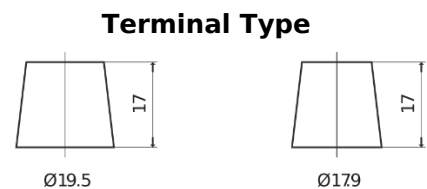

Product overview

Batteries for Cars

Premium EA472

Part number	EA472
Technology	Flooded
EAN/GTIN	3661024034265
Voltage	12 V
Capacity	47 Ah
CCA	450 A
Length	207 mm
Width	175 mm
Height	175 mm
Box size	LB1
Polarity	ETN 0
Terminal Type	EN taper post
Hold Down	B13
Weights (subject of variation)	11.40 kg