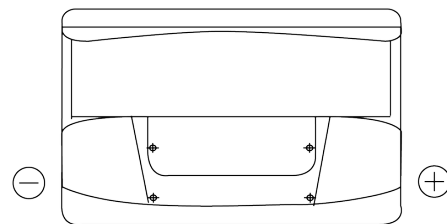

**Product overview**

Batteries for Cars

**Standard TC700**

Part number	TC700
Technology	Flooded
EAN/GTIN	3661024054829
Voltage	12 V
Capacity	70.0 Ah
CCA	640 A
Length	278 mm
Width	175 mm
Height	190 mm
Box size	L03
Polarity	ETN 0
Terminal Type	EN taper post
Hold Down	B13
Weights (subject of variation)	16.00 kg

**Polarity**

**Terminal Type**

Positive Terminal

Negative Terminal

**Hold Down**

Design, features and specifications are subject to change without notice. We disclaim any representation or warranty, express or implied, concerning the data or recommendations, and in no event shall be liable for any loss or damage claimed to have arisen as a result. Some products may not be available in your local market.