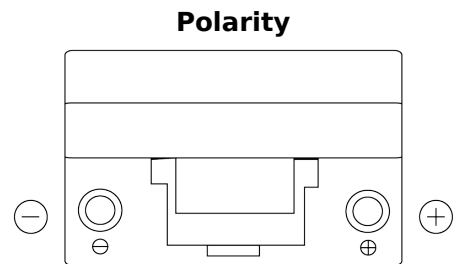

Product overview

Batteries for Cars

Plus CB704

Part number	CB704
Technology	Flooded
EAN/GTIN	3661024014434
Voltage	12 V
Capacity	70.0 Ah
CCA	540 A
Length	270 mm
Width	173 mm
Height	222 mm
Box size	D26
Polarity	ETN 0
Terminal Type	EN taper post
Hold Down	Korean B1+B6
Weights (subject of variation)	16.10 kg