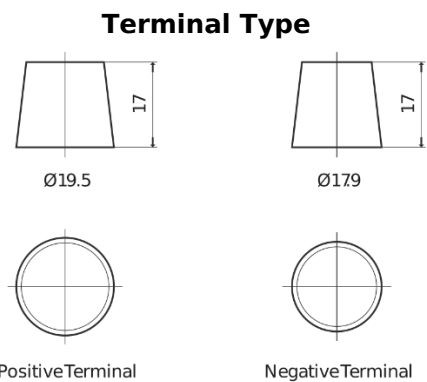

Product overview

Batteries for Cars

Plus CB704

Part number	CB704
Technology	Flooded
EAN/GTIN	3661024014434
Voltage	12 V
Capacity	70.0 Ah
CCA	540 A
Length	270 mm
Width	173 mm
Height	222 mm
Box size	D26
Polarity	ETN 0
Terminal Type	EN taper post
Hold Down	Korean B1+B6
Weights (subject of variation)	16.10 kg