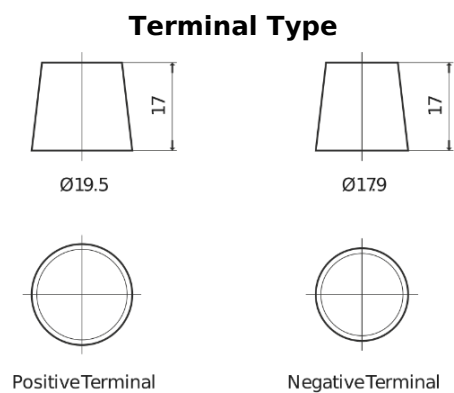

**Product overview**

Batteries for Cars

**Standard TC652**

Part number	TC652
Technology	Flooded
EAN/GTIN	3661024054867
Voltage	12 V
Capacity	65.0 Ah
CCA	540 A
Length	278 mm
Width	175 mm
Height	175 mm
Box size	LB3
Polarity	ETN 0
Terminal Type	EN taper post
Hold Down	B13
Weights (subject of variation)	14.50 kg