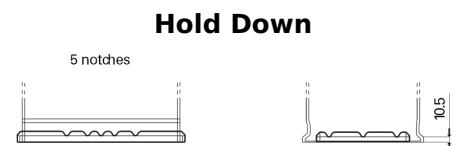

**Product overview**

Batteries for Cars

**Standard TC652**

Part number	TC652
Technology	Flooded
EAN/GTIN	3661024054867
Voltage	12 V
Capacity	65.0 Ah
CCA	540 A
Length	278 mm
Width	175 mm
Height	175 mm
Box size	LB3
Polarity	ETN 0
Terminal Type	EN taper post
Hold Down	B13
Weights (subject of variation)	14.50 kg