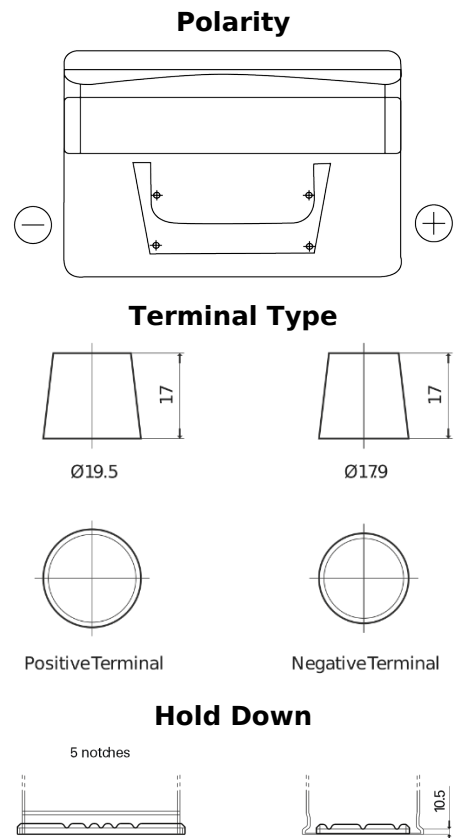

**Product overview**

Batteries for Cars

**Standard TC652**

Part number	TC652
Technology	Flooded
EAN/GTIN	3661024054867
Voltage	12 V
Capacity	65.0 Ah
CCA	540 A
Length	278 mm
Width	175 mm
Height	175 mm
Box size	LB3
Polarity	ETN 0
Terminal Type	EN taper post
Hold Down	B13
Weights (subject of variation)	14.50 kg