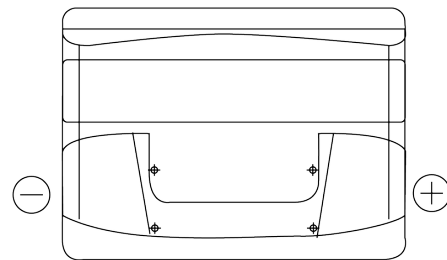

**Product overview**

Batteries for Cars

**Excell EB442**

Part number	EB442
Technology	Flooded
EAN/GTIN	3661024034609
Voltage	12 V
Capacity	44 Ah
CCA	420 A
Length	207 mm
Width	175 mm
Height	175 mm
Box size	LB1
Polarity	ETN 0
Terminal Type	EN taper post
Hold Down	B13
Weights (subject of variation)	10.60 kg

**Polarity**

**Terminal Type**

**Hold Down**

Design, features and specifications are subject to change without notice. We disclaim any representation or warranty, express or implied, concerning the data or recommendations, and in no event shall be liable for any loss or damage claimed to have arisen as a result. Some products may not be available in your local market.