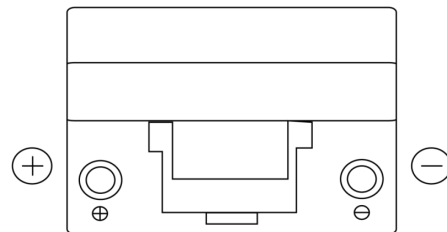

Product overview

Batteries for Cars

Technica TB955

| | |
|--------------------------------|---------------|
| Part number | TB955 |
| Technology | Flooded |
| EAN/GTIN | 3661024054461 |
| Voltage | 12 V |
| Capacity | 95.0 Ah |
| CCA | 760 A |
| Length | 306 mm |
| Width | 173 mm |
| Height | 222 mm |
| Box size | D31 |
| Polarity | ETN 1 |
| Terminal Type | EN taper post |
| Hold Down | Korean B1 |
| Weights (subject of variation) | 20.60 kg |

Polarity

Terminal Type

Hold Down

Design, features and specifications are subject to change without notice. We disclaim any representation or warranty, express or implied, concerning the data or recommendations, and in no event shall be liable for any loss or damage claimed to have arisen as a result. Some products may not be available in your local market.