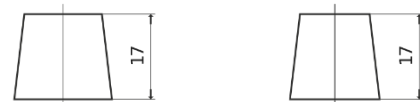

**Product overview**

Batteries for Cars

**Technica TB954**

Part number	TB954
Technology	Flooded
EAN/GTIN	3661024054454
Voltage	12 V
Capacity	95.0 Ah
CCA	760 A
Length	306 mm
Width	173 mm
Height	222 mm
Box size	D31
Polarity	ETN 0
Terminal Type	EN taper post
Hold Down	Korean B1
Weights (subject of variation)	20.60 kg

**Polarity**

**Terminal Type**

Positive Terminal

Negative Terminal

**Hold Down**

Design, features and specifications are subject to change without notice. We disclaim any representation or warranty, express or implied, concerning the data or recommendations, and in no event shall be liable for any loss or damage claimed to have arisen as a result. Some products may not be available in your local market.