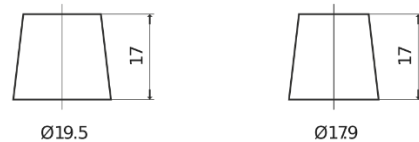

Product overview

Batteries for Cars

Technica TB950

Part number	TB950
Technology	Flooded
EAN/GTIN	3661024054584
Voltage	12 V
Capacity	95.0 Ah
CCA	800 A
Length	353 mm
Width	175 mm
Height	190 mm
Box size	L05
Polarity	ETN 0
Terminal Type	EN taper post
Hold Down	B13
Weights (subject of variation)	21.60 kg

Polarity

Terminal Type

Positive Terminal

Negative Terminal

Hold Down

Design, features and specifications are subject to change without notice. We disclaim any representation or warranty, express or implied, concerning the data or recommendations, and in no event shall be liable for any loss or damage claimed to have arisen as a result. Some products may not be available in your local market.