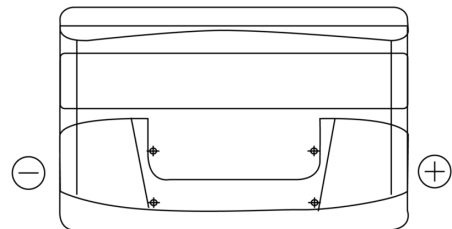

**Product overview**

Batteries for Cars

**Technica TB950**

Part number	TB950
Technology	Flooded
EAN/GTIN	3661024054584
Voltage	12 V
Capacity	95.0 Ah
CCA	800 A
Length	353 mm
Width	175 mm
Height	190 mm
Box size	L05
Polarity	ETN 0
Terminal Type	EN taper post
Hold Down	B13
Weights (subject of variation)	21.60 kg

**Polarity**

**Terminal Type**

Ø19.5

Ø179

Positive Terminal

Negative Terminal

**Hold Down**

5 notches