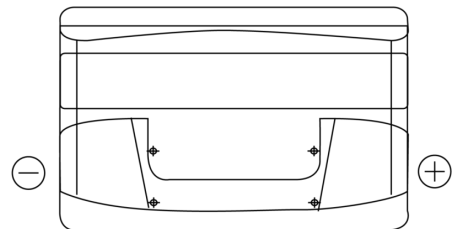

Product overview

Batteries for Cars

Technica TB950

Part number	TB950
Technology	Flooded
EAN/GTIN	3661024054584
Voltage	12 V
Capacity	95.0 Ah
CCA	800 A
Length	353 mm
Width	175 mm
Height	190 mm
Box size	L05
Polarity	ETN 0
Terminal Type	EN taper post
Hold Down	B13
Weights (subject of variation)	21.60 kg

Polarity

Terminal Type

Ø19.5

Ø179

Positive Terminal

Negative Terminal

Hold Down

Design, features and specifications are subject to change without notice. We disclaim any representation or warranty, express or implied, concerning the data or recommendations, and in no event shall be liable for any loss or damage claimed to have arisen as a result. Some products may not be available in your local market.