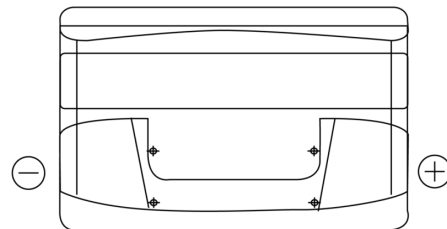

Product overview

Batteries for Cars

Technica TB852

Part number	TB852
Technology	Flooded
EAN/GTIN	3661024054669
Voltage	12 V
Capacity	85.0 Ah
CCA	760 A
Length	353 mm
Width	175 mm
Height	175 mm
Box size	LB5
Polarity	ETN 0
Terminal Type	EN taper post
Hold Down	B13
Weights (subject of variation)	19.40 kg

Polarity

Terminal Type

Positive Terminal

Negative Terminal

Hold Down

Design, features and specifications are subject to change without notice. We disclaim any representation or warranty, express or implied, concerning the data or recommendations, and in no event shall be liable for any loss or damage claimed to have arisen as a result. Some products may not be available in your local market.