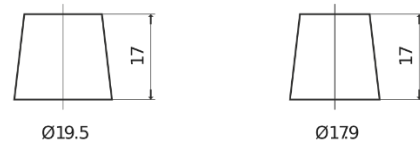

Terminal Type