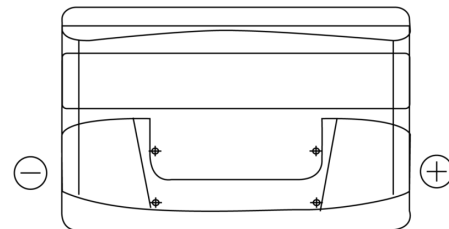

Product overview

Batteries for Cars

Technica TB852

Part number	TB852
Technology	Flooded
EAN/GTIN	3661024054669
Voltage	12 V
Capacity	85.0 Ah
CCA	760 A
Length	353 mm
Width	175 mm
Height	175 mm
Box size	LB5
Polarity	ETN 0
Terminal Type	EN taper post
Hold Down	B13
Weights (subject of variation)	19.40 kg

Polarity

Terminal Type

Positive Terminal

Negative Terminal

Hold Down

Design, features and specifications are subject to change without notice. We disclaim any representation or warranty, express or implied, concerning the data or recommendations, and in no event shall be liable for any loss or damage claimed to have arisen as a result. Some products may not be available in your local market.