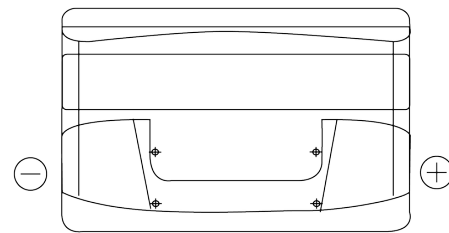

Product overview

Batteries for Cars

Technica TB852

Part number	TB852
Technology	Flooded
EAN/GTIN	3661024054669
Voltage	12 V
Capacity	85.0 Ah
CCA	760 A
Length	353 mm
Width	175 mm
Height	175 mm
Box size	LB5
Polarity	ETN 0
Terminal Type	EN taper post
Hold Down	B13
Weights (subject of variation)	19.40 kg

Polarity

Terminal Type

Positive Terminal

Negative Terminal

Hold Down

Design, features and specifications are subject to change without notice. We disclaim any representation or warranty, express or implied, concerning the data or recommendations, and in no event shall be liable for any loss or damage claimed to have arisen as a result. Some products may not be available in your local market.