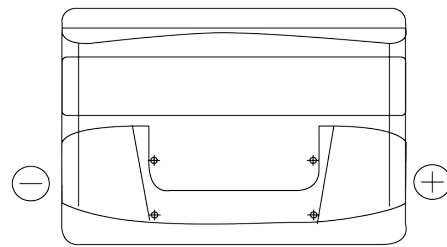

Product overview

Batteries for Cars

Technica TB802

Part number	TB802
Technology	Flooded
EAN/GTIN	3661024054652
Voltage	12 V
Capacity	80.0 Ah
CCA	700 A
Length	315 mm
Width	175 mm
Height	175 mm
Box size	LB4
Polarity	ETN 0
Terminal Type	EN taper post
Hold Down	B13
Weights (subject of variation)	17.80 kg

Polarity

Terminal Type

Positive Terminal

Negative Terminal

Hold Down

Design, features and specifications are subject to change without notice. We disclaim any representation or warranty, express or implied, concerning the data or recommendations, and in no event shall be liable for any loss or damage claimed to have arisen as a result. Some products may not be available in your local market.