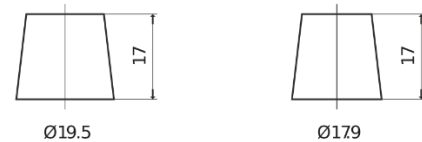

Product overview

Batteries for Cars

Technica TB800

Part number	TB800
Technology	Flooded
EAN/GTIN	3661024056465
Voltage	12 V
Capacity	80.0 Ah
CCA	640 A
Length	315 mm
Width	175 mm
Height	190 mm
Box size	L04
Polarity	ETN 0
Terminal Type	EN taper post
Hold Down	B13
Weights (subject of variation)	19.00 kg

Polarity

Terminal Type

Positive Terminal

Negative Terminal

Hold Down

Design, features and specifications are subject to change without notice. We disclaim any representation or warranty, express or implied, concerning the data or recommendations, and in no event shall be liable for any loss or damage claimed to have arisen as a result. Some products may not be available in your local market.