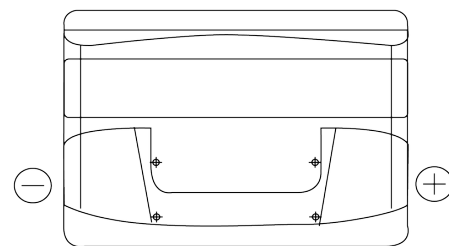

Product overview

Batteries for Cars

Technica TB800

Part number	TB800
Technology	Flooded
EAN/GTIN	3661024056465
Voltage	12 V
Capacity	80.0 Ah
CCA	640 A
Length	315 mm
Width	175 mm
Height	190 mm
Box size	L04
Polarity	ETN 0
Terminal Type	EN taper post
Hold Down	B13
Weights (subject of variation)	19.00 kg

Polarity

Terminal Type

Positive Terminal

Negative Terminal

Hold Down

Design, features and specifications are subject to change without notice. We disclaim any representation or warranty, express or implied, concerning the data or recommendations, and in no event shall be liable for any loss or damage claimed to have arisen as a result. Some products may not be available in your local market.