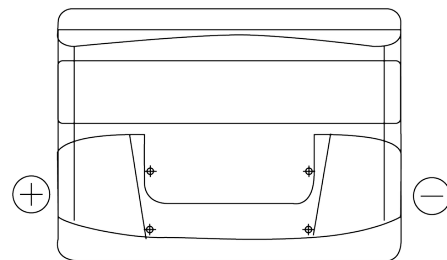

Product overview

Batteries for Cars

Plus CB621

Part number	CB621
Technology	Flooded
EAN/GTIN	3661024014540
Voltage	12 V
Capacity	62.0 Ah
CCA	540 A
Length	242 mm
Width	175 mm
Height	190 mm
Box size	L02
Polarity	ETN 1
Terminal Type	EN taper post
Hold Down	B13
Weights (subject of variation)	14.20 kg

Polarity

Terminal Type

Positive Terminal

Negative Terminal

Hold Down

Design, features and specifications are subject to change without notice. We disclaim any representation or warranty, express or implied, concerning the data or recommendations, and in no event shall be liable for any loss or damage claimed to have arisen as a result. Some products may not be available in your local market.