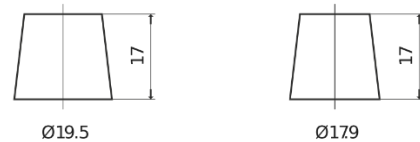

Product overview

Batteries for Cars

Plus CB621

Part number	CB621
Technology	Flooded
EAN/GTIN	3661024014540
Voltage	12 V
Capacity	62.0 Ah
CCA	540 A
Length	242 mm
Width	175 mm
Height	190 mm
Box size	L02
Polarity	ETN 1
Terminal Type	EN taper post
Hold Down	B13
Weights (subject of variation)	14.20 kg

Polarity

Terminal Type

Positive Terminal

Negative Terminal

Hold Down

Design, features and specifications are subject to change without notice. We disclaim any representation or warranty, express or implied, concerning the data or recommendations, and in no event shall be liable for any loss or damage claimed to have arisen as a result. Some products may not be available in your local market.